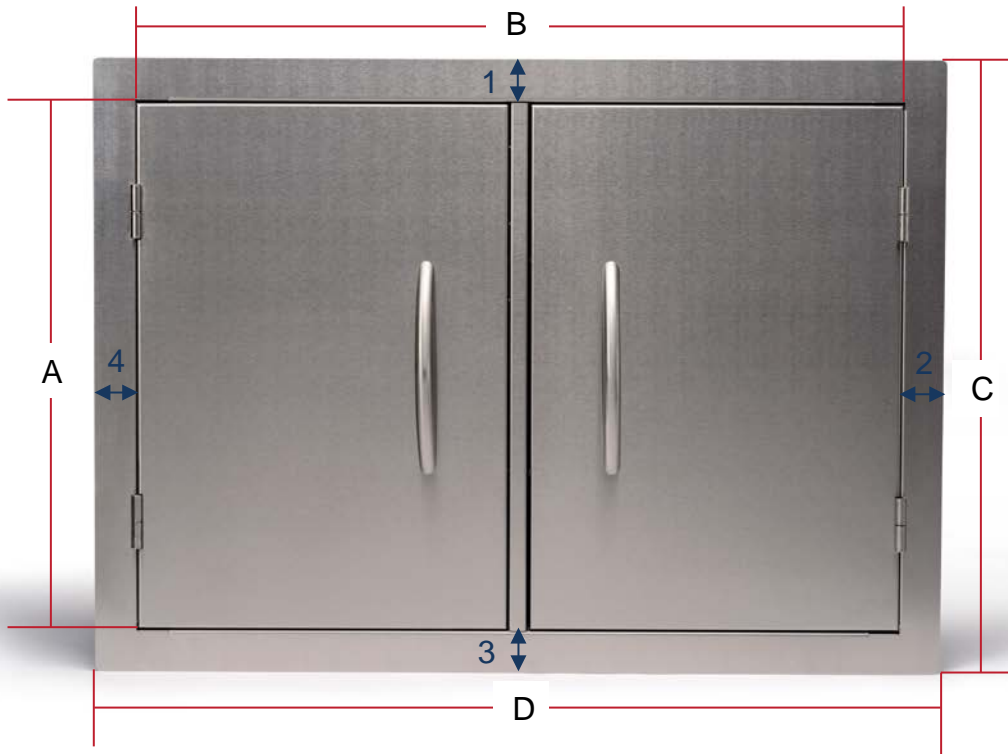

The ultimate outdoor grilling experience.

Phone: 1 (888) 287-3333 ♦ Fax: 1 (877) 855-5373 ♦ #106-2480 Mt. Lehman Road, Abbotsford, BC V4X 2N3

**BIDBLDOORS**

Accessory Actual Dimensions					
Model	A	B	C	D	E (Depth)
BIDBLDOORS	19 13/16"	28 1/2"	22 5/8"	31 1/4"	2"

Accessory Actual Dimensions				
Finished Face Overlap				
Model	1	2	3	4
BIDBLDOORS	1 7/16"	1 3/8"	1 7/16"	1 3/8"

Suggested Cutout Dimensions		
Model	Width	Height
BIDBLDOORS	29"	20"